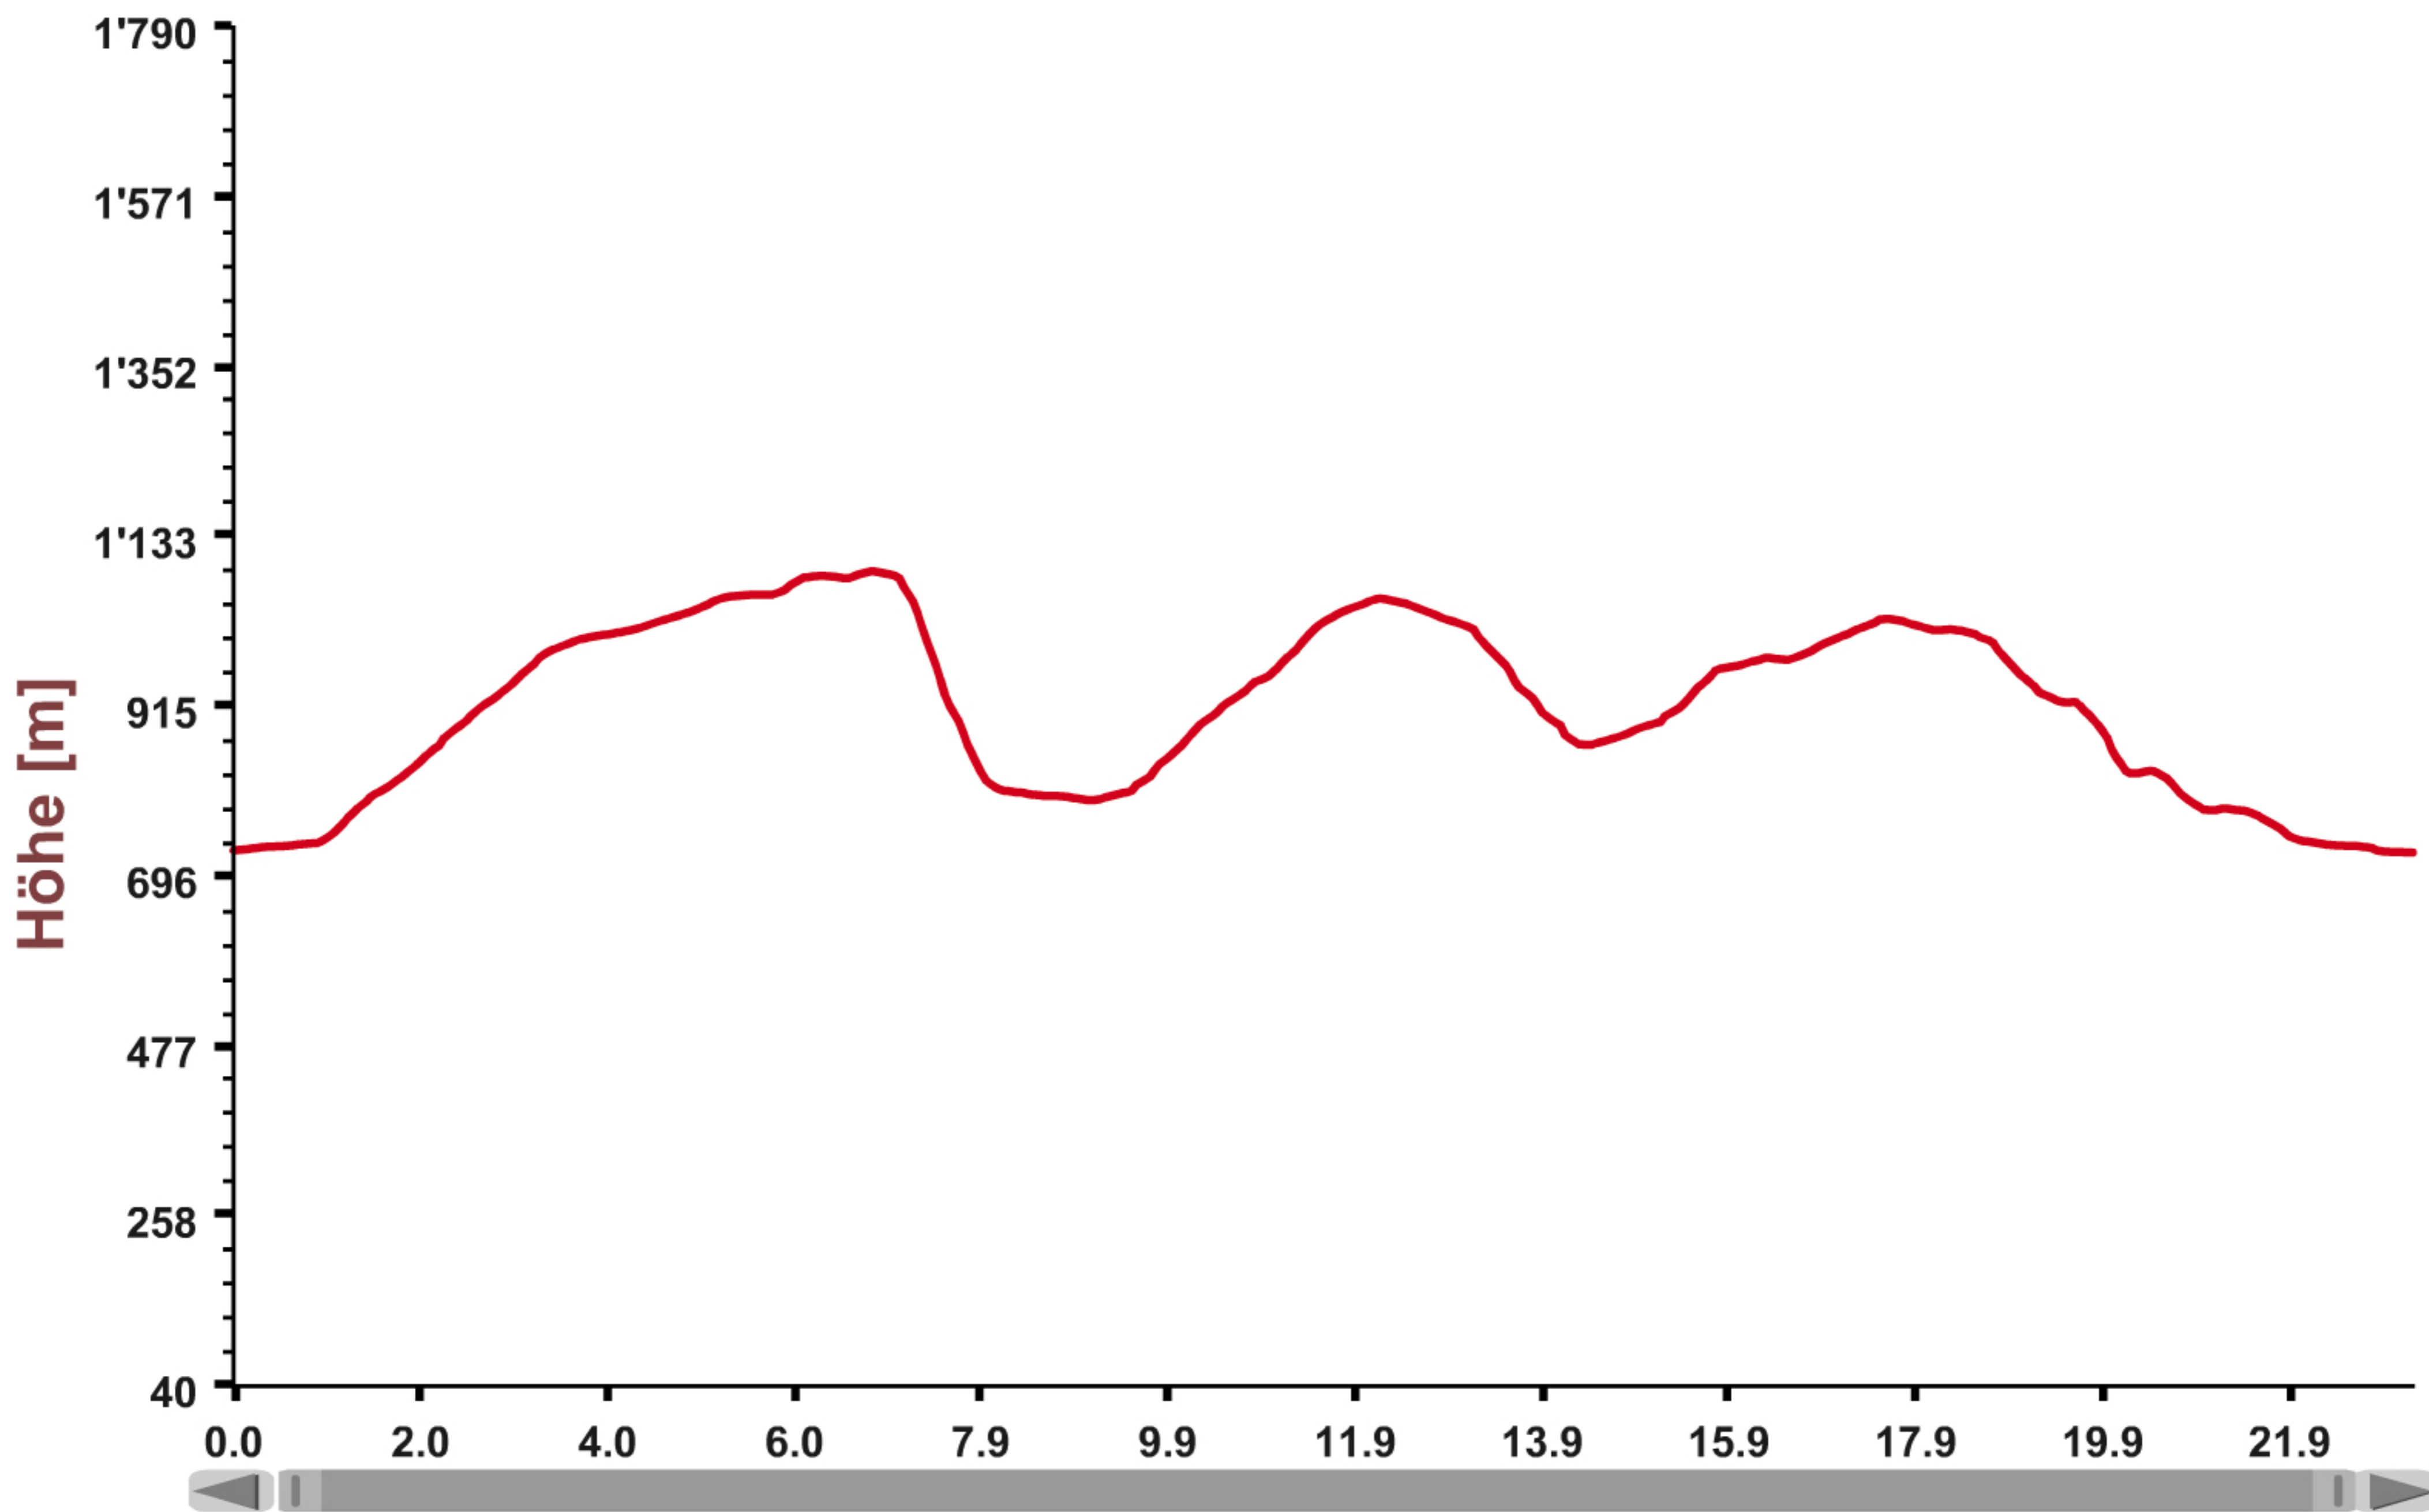

Seltenbach-Trail / Team-Trail

Distanz [km]

23.17 km

798.7 m

801.9 m

6 h 28 min

3 h 29 min