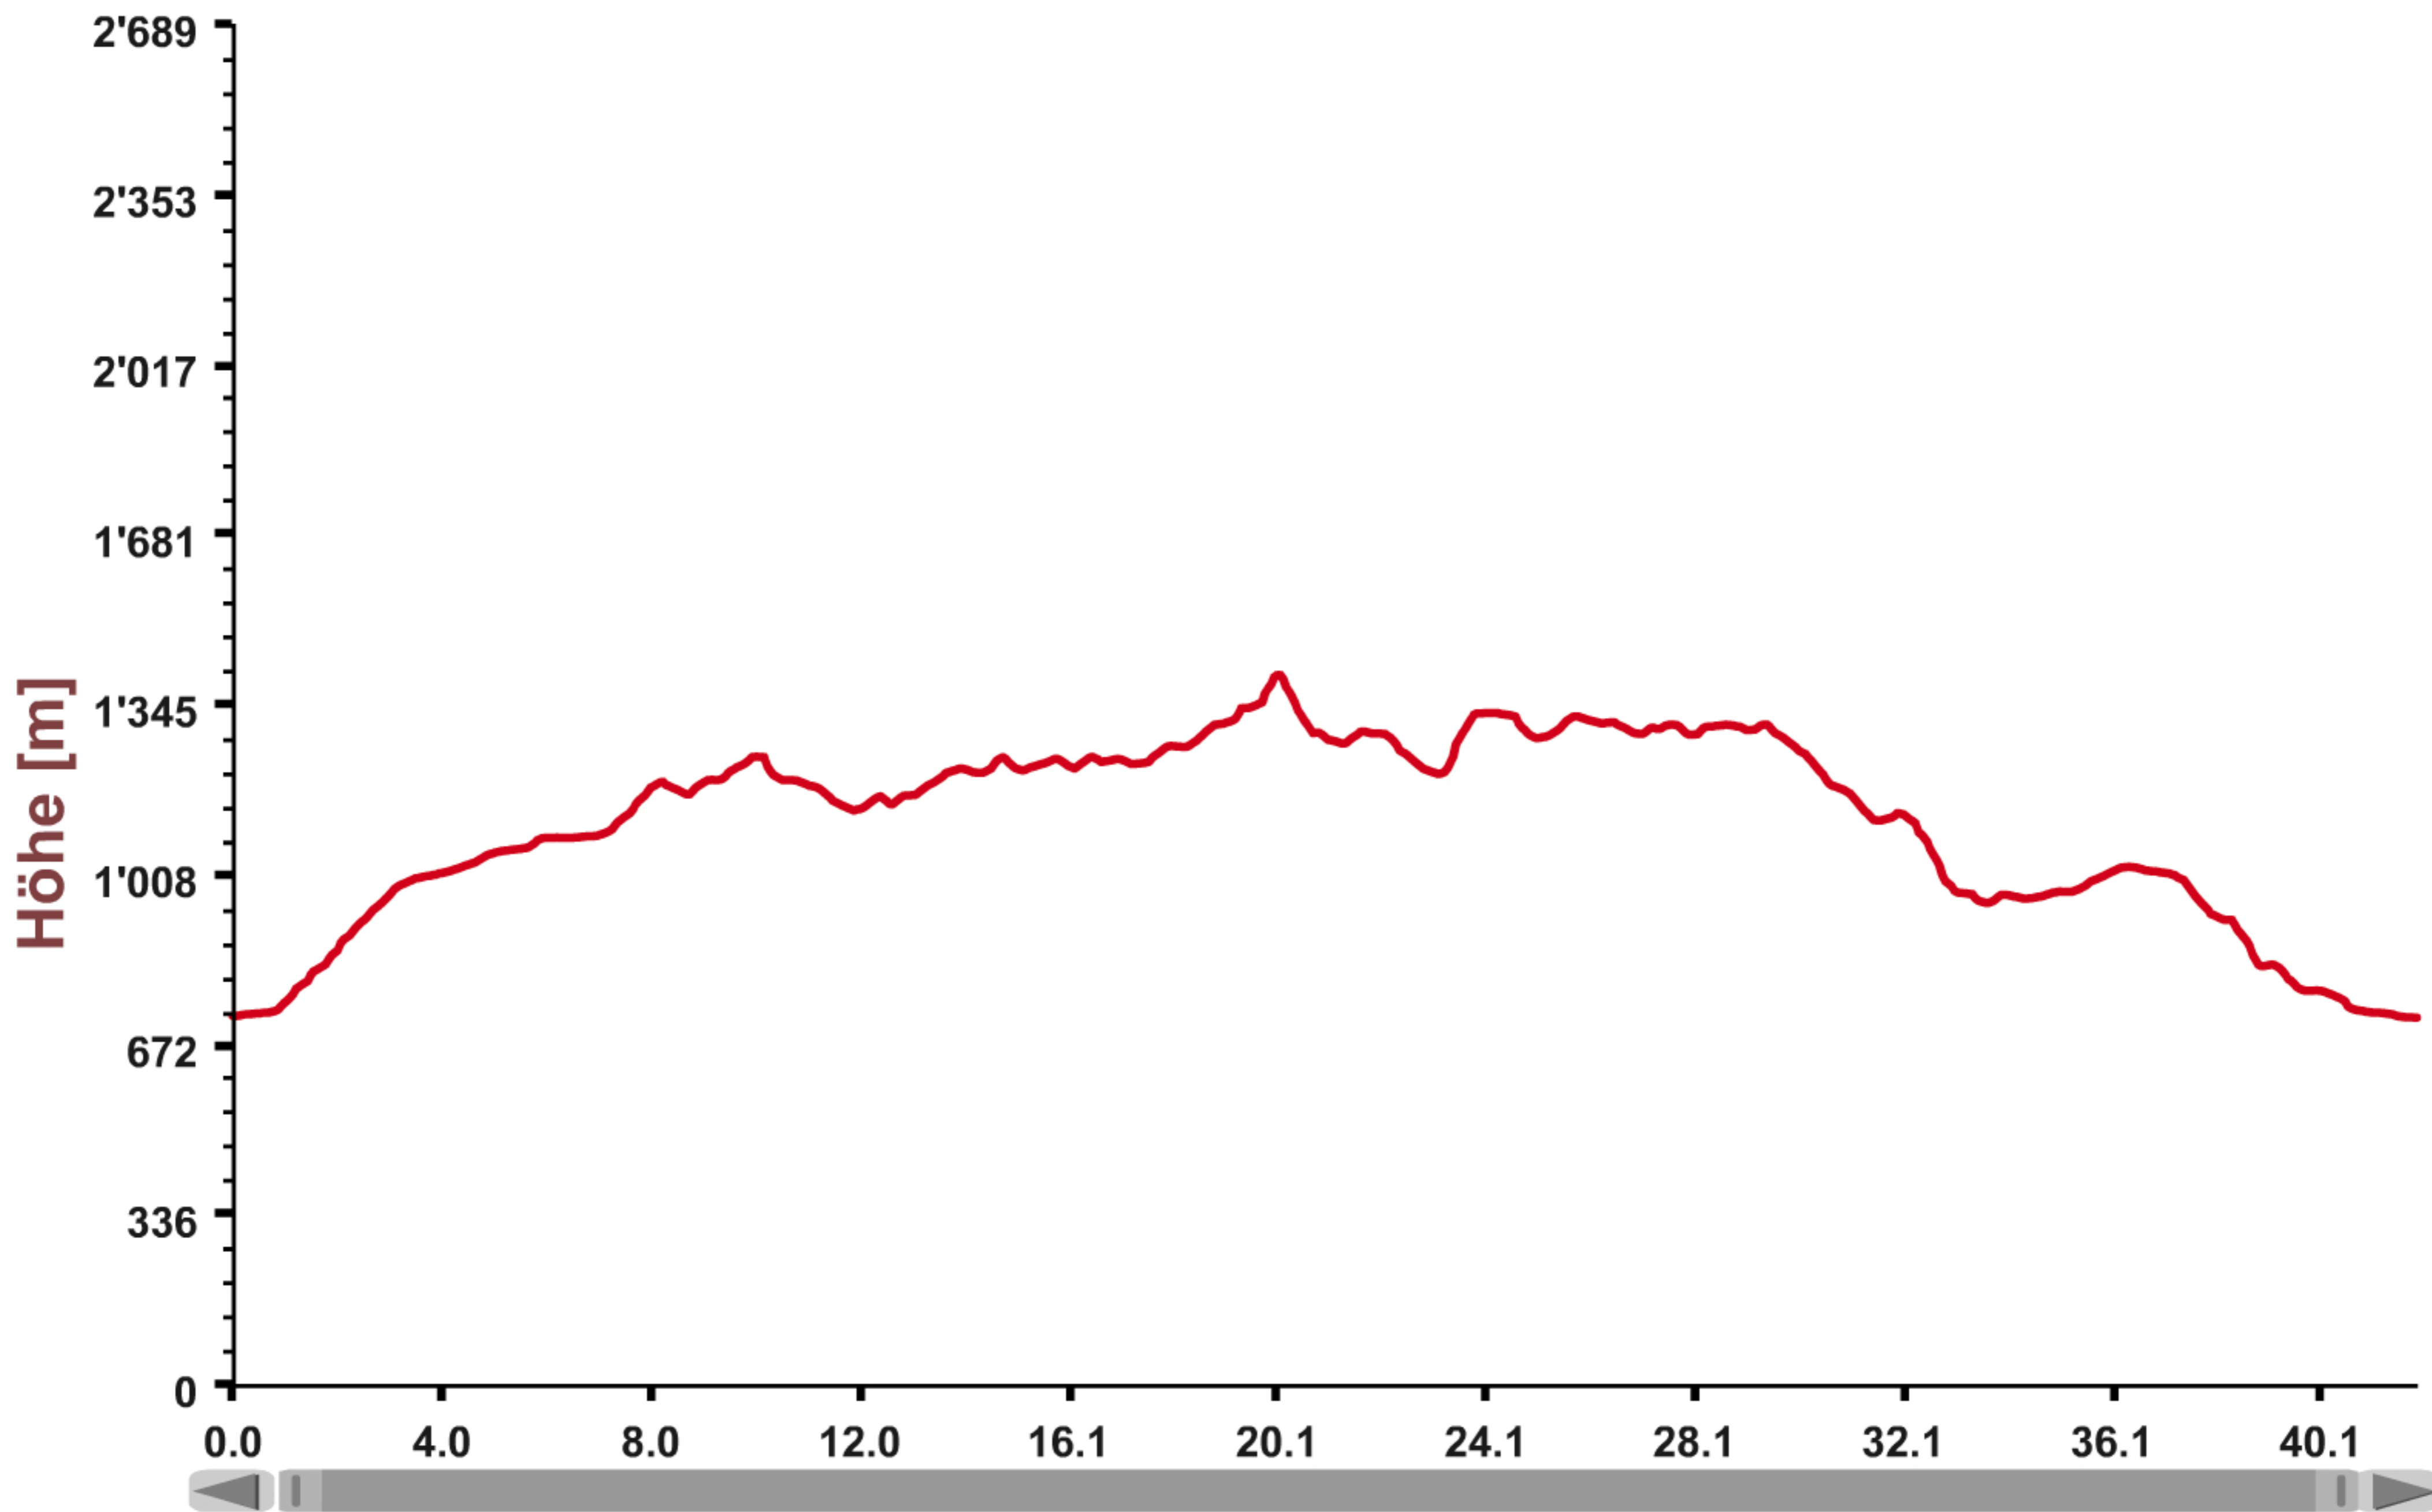

Napf-Marathon

Distanz [km]

41.98 km

1270.7 m

1273.8 m

11 h 23 min

5 h 37 min